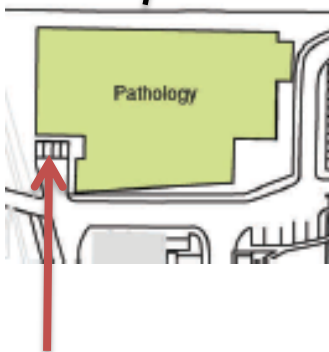

Very limited public parking at Jubilee Wing
Also includes drop and pick up point for
Jubilee & Surgery Centre

Limited parking for St Bede's visitors only

Sample reception.