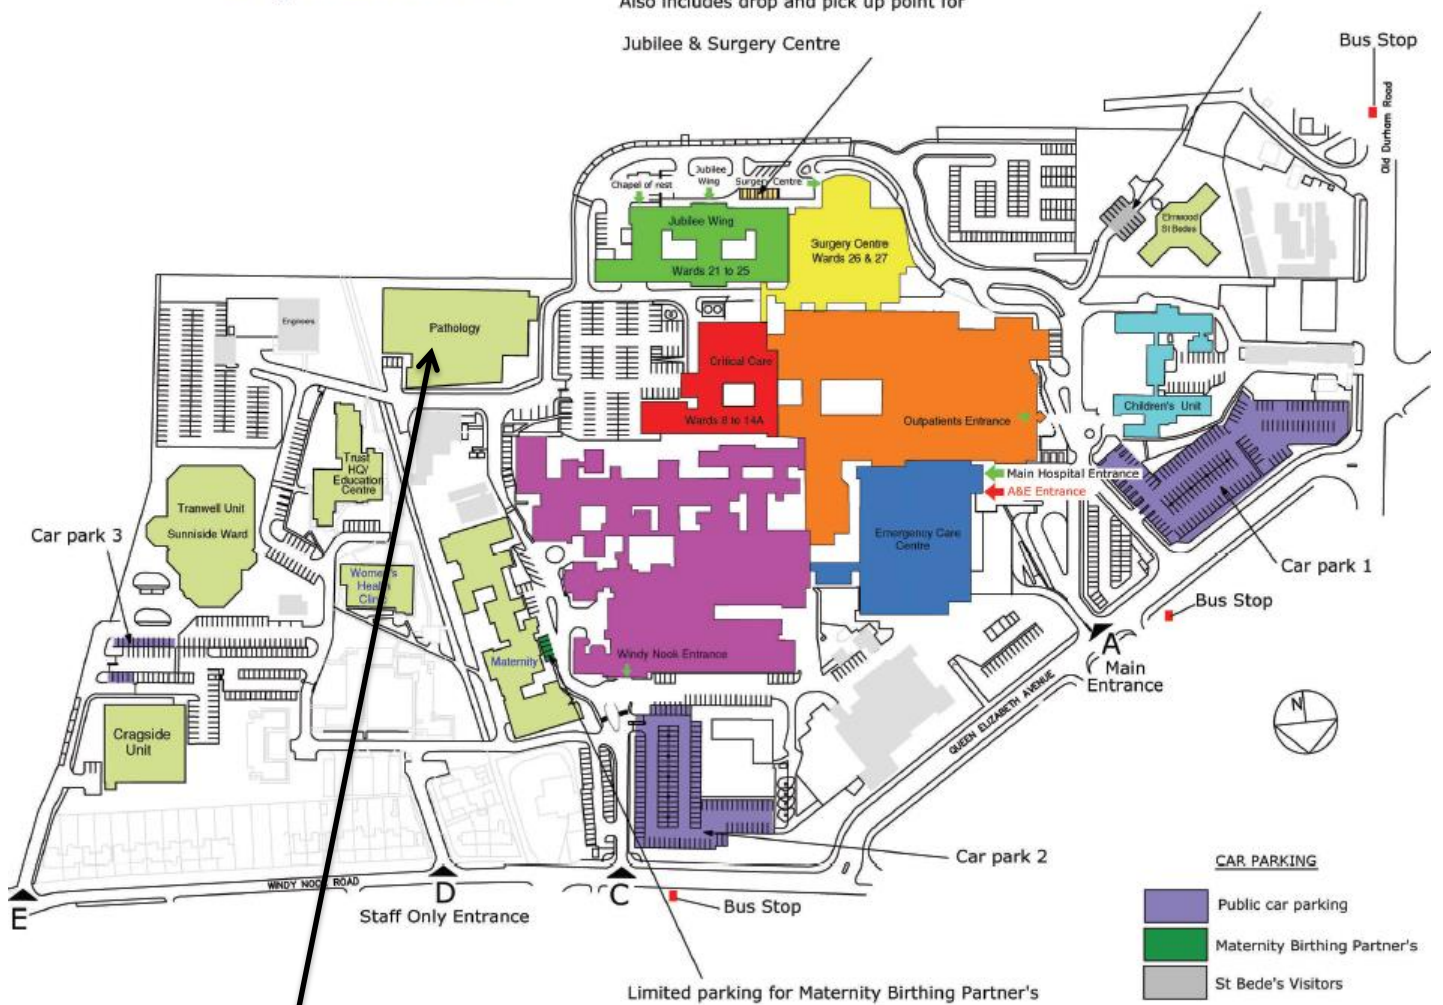

From the A1

- Exit the A1 at the Angel of the North junction (with the A167 & B1296).
- Join the B1296 (Long Bank Road).
- Continue for 1 mile and at the mini roundabout turn left.
- At the next mini roundabout turn right.
- At the traffic lights turn left onto the High Street which runs into Old Durham Road.
- Continue for 1 mile and turn right onto Queen Elizabeth Avenue (Ambulance Station on right).
- The Hospital's main entrance is on the right-hand side.

By Rail

- Take the Intercity service to Newcastle upon Tyne.
- A frequent service on the Metro light railway runs to Gateshead Interchange.

By Coach/Bus

- Disembark at Gateshead Interchange.
- Taxis are available outside the Interchange.
- The Hospital is served by a number of local buses from the town centre's Interchange.
- For information for all local bus, metro and train services throughout the North East contact Traveline North East telephone 0870 608 2608.

Car Parking

- Car Parking is available on site in pay and display car parks.

Inset

See Inset

© Bartholomew(2001)

Very limited public parking at Jubilee Wing
Also includes drop and pick up point for
Jubilee & Surgery Centre

Limited parking for St Bede's visitors only

Sample reception.